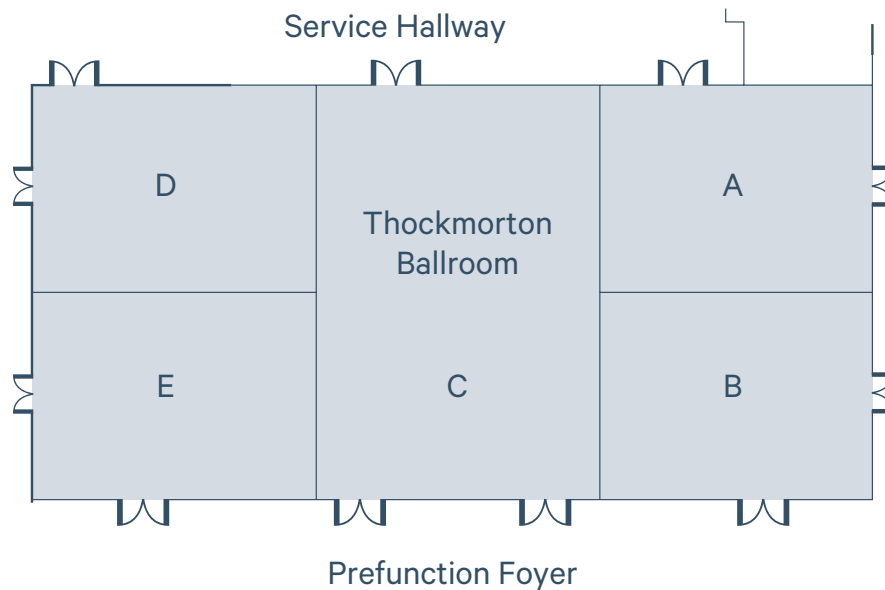

On behalf of the Sheraton McKinney Hotel, it is our pleasure to ensure the happiest day of your life is the most seamless one as well.

Location & Floor Plan

SHERATON MCKINNEY HOTEL

1900 Gateway Blvd
 McKinney, Texas 75070 USA
 T 972 549 4000 F 972 549 0044
 sheratonmckinney.com

ROOM DIMENSIONS AND SEATING CAPACITY

Room Name	Sqare Feet	Room Dimensions	Ceiling Height	Reception Capacity	Banquet Capacity
Throckmorton Ballroom	7640	72'9" x 104'10"	21'	780	610
Throckmorton A	1224	34'8" x 36'4"	21'	112	80
Throckmorton B	1224	34'8" x 36'4"	21'	112	80
Throckmorton C	2520	72'9" x 35'1"	21'	253	180
Throckmorton D	1224	34'8" x 36'4"	21'	112	80
Throckmorton E	1224	34'8" x 36'4"	21'	112	80