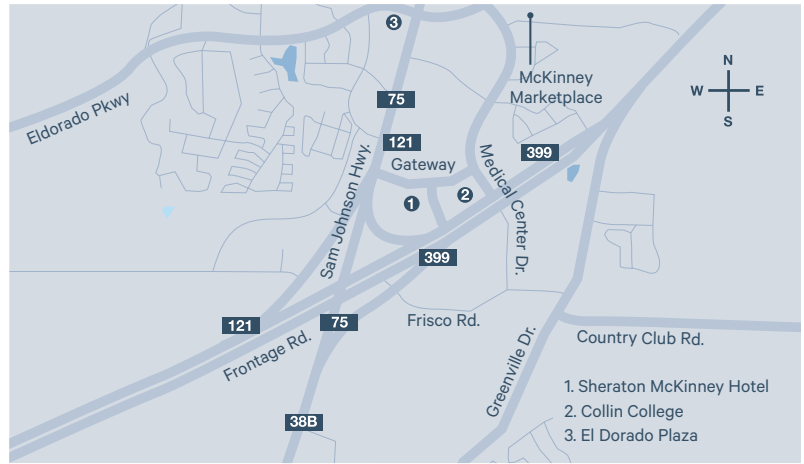

On behalf of the Sheraton McKinney Hotel, it is our pleasure to ensure the happiest day of your life is the most seamless one as well.

Location & Floor Plan

SHERATON MCKINNEY HOTEL

1900 Gateway Blvd
 McKinney, Texas 75070 USA
 T 972 549 4000 F 972 549 0044
 sheratonmckinney.com